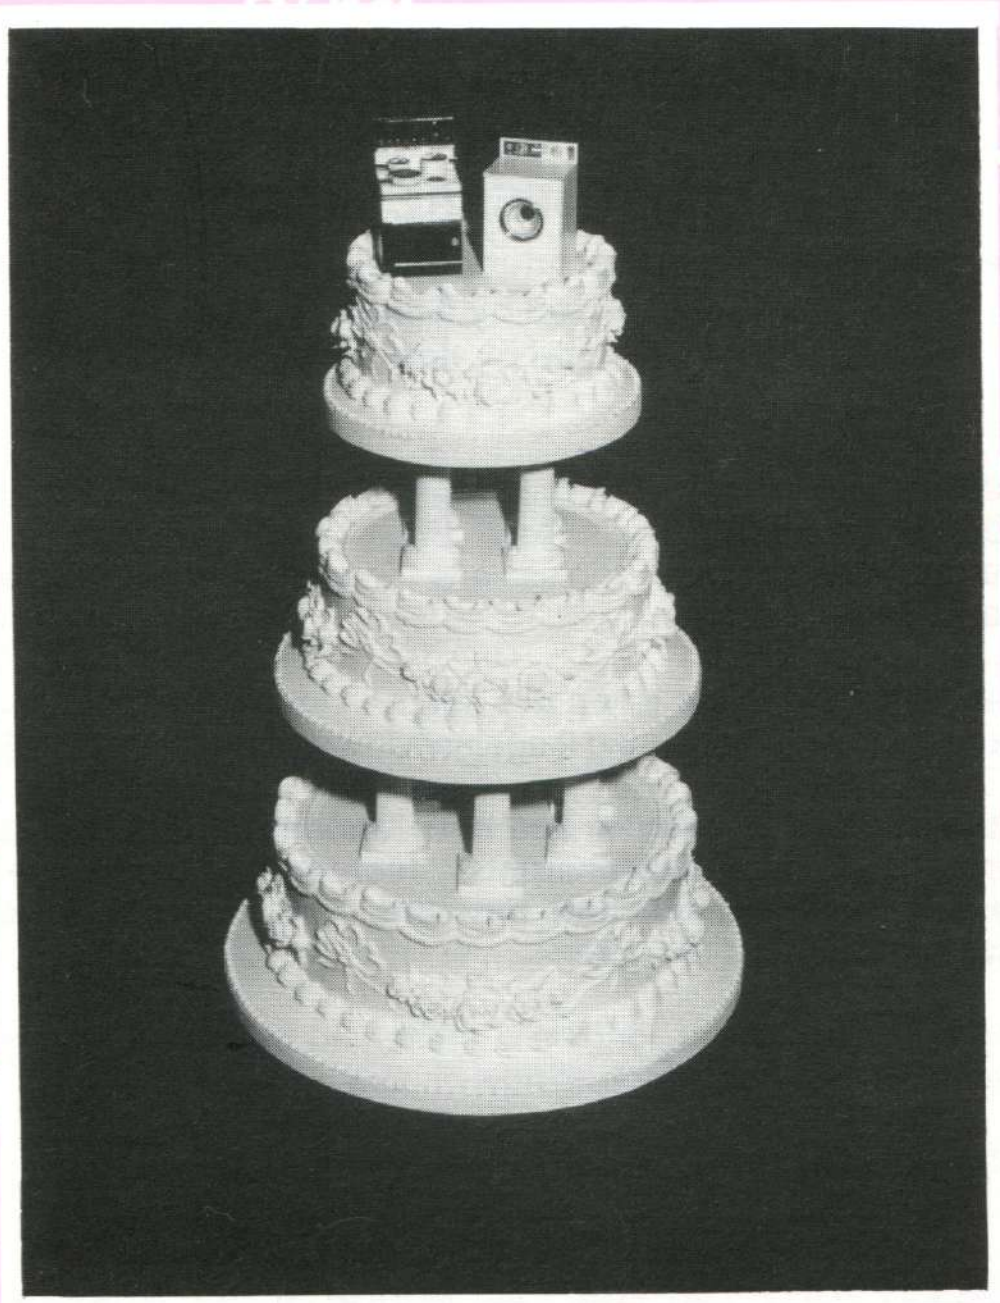

# SHAKESPEARE'S SISTER

BASED ON AN ORIGINAL PRODUCTION BY THEATRE DE L'AQUARIUM

DESIGN: A STEWART-PARK PHOTOGRAPHY: JANE HARPER

Monstrous Regiment is a collective, a member of the Independent Theatre Council and receives financial assistance from the Arts Council of Great Britain

**MONSTROUS REGIMENT**  
presents  
**SHAKESPEARE'S SISTER**  
based on the original production by Theatre De L'Aquarium  
translated by Gillian Hanna

Imagine that you are trapped inside a front loading washing machine. Looking out, the kitchen is transformed into a world where familiar objects, rubber gloves, rattles, cabbages and meatcleavers, take on a new and strange purpose. It is a world peopled with brides in their full regalia and grandmothers who are not what they seem. It is the world of Shakespeare's sister.